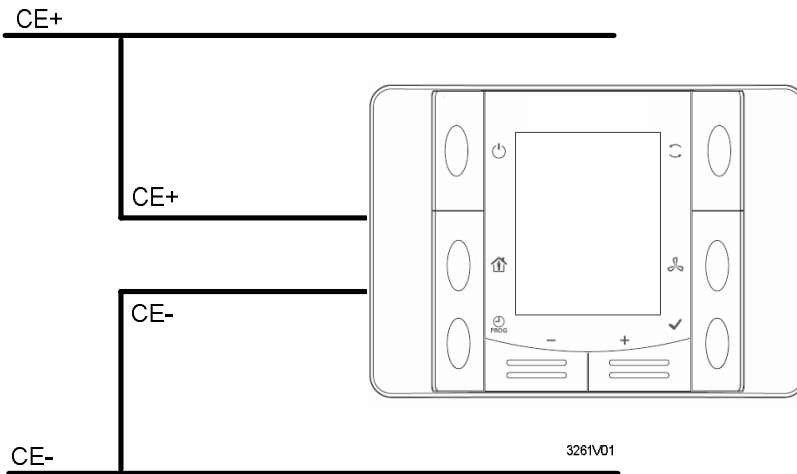

Climatix™

POL822.XX

Mounting Location of Room Unit

Preparation and Deliverables

Semi-Flush Mounting

Wiring Diagram

Dimensions (Unit: mm)