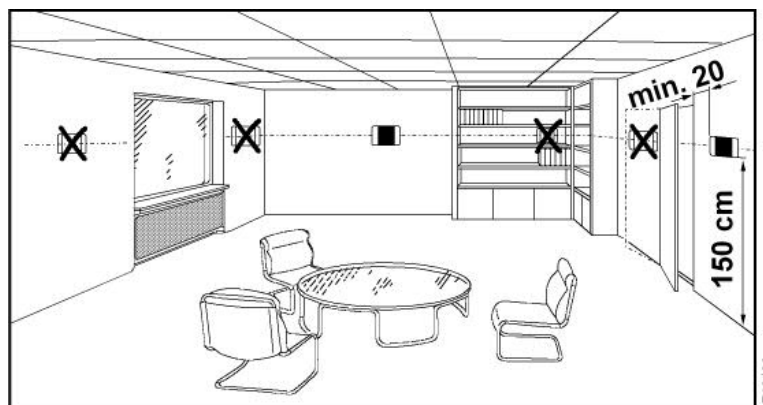

Climatix™

POL822.XX

Mounting Location of Room Unit

Preparation and Deliverables

Semi-Flush Mounting

Wiring Diagram

Dimensions (Unit: mm)