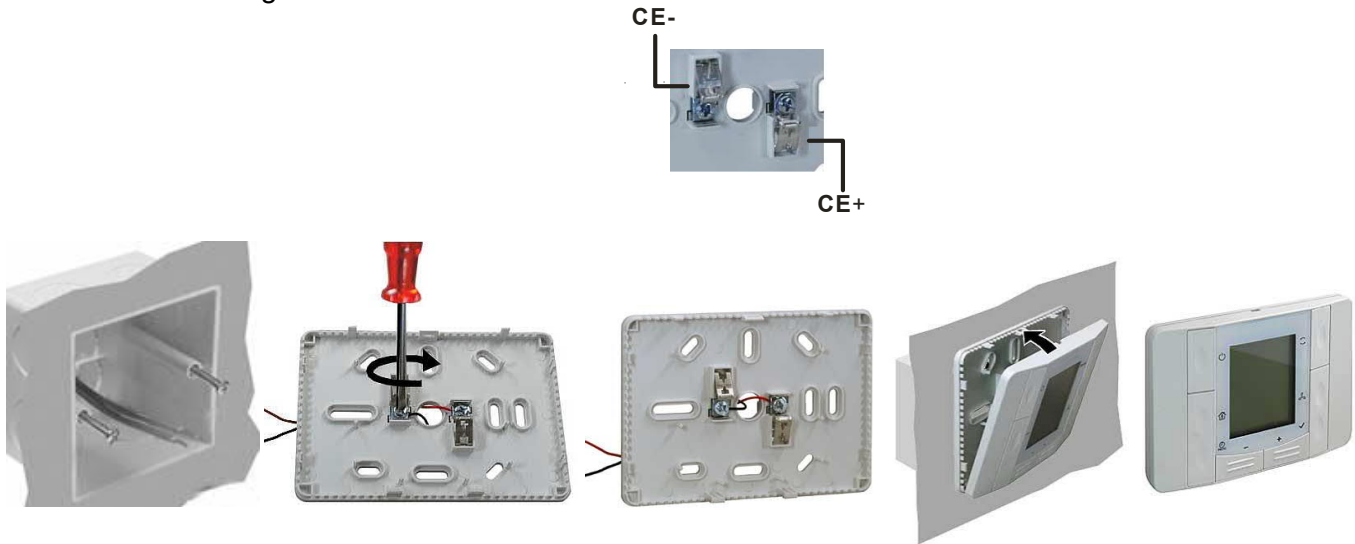

Climatix™

POL822.XX

Mounting Location of Room Unit

Preparation and Deliverables

Semi-Flush Mounting

Wiring Diagram

Dimensions (Unit: mm)